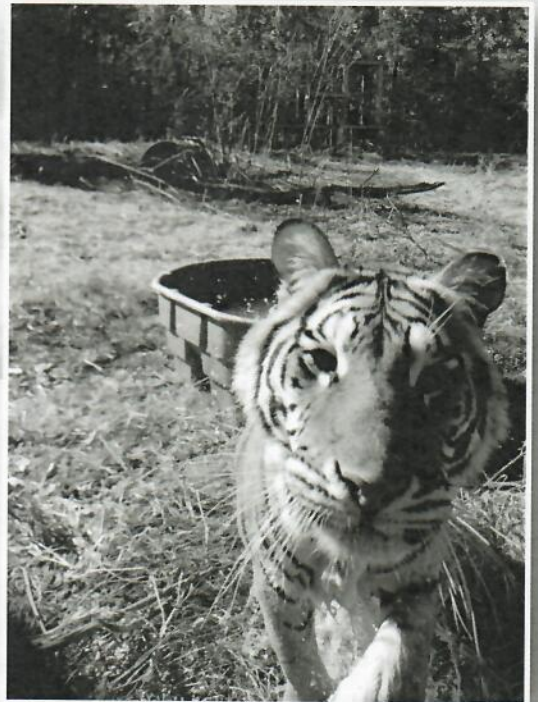

In Remembrance King, Jasmine, Lauren

With great sadness and feelings of loss we share with you the passing of King and his pride. In March Jasmine was overcome by an ocular melanoma. She showed no signs of illness until 3 days before her death. King and Lauren were deeply affected by her loss and 5 weeks later Lauren was to pass. King was alone for the first time in 17 years. He had a root canal to repair a broken canine in late September and never seemed to fully recover. His cause of death has yet to be determined.

As Life Goes On

Two young tiger sisters, Lilly and Jilly, came here August 4, 2017 from a closing road side zoo in northern Indiana (see newsletter November 2017). Only 4 years old the young

girls are full of energy and comfortable with their increased public exposure. They love to run, chasing each other around their new and more complex home.

Lilly and Jilly are the first tigers to live in this enclosure. Built in the early 90s for a group of lions, Kings pride became the second group of lions to live there.

Lilly and Jilly will be the first big cats visitors see.