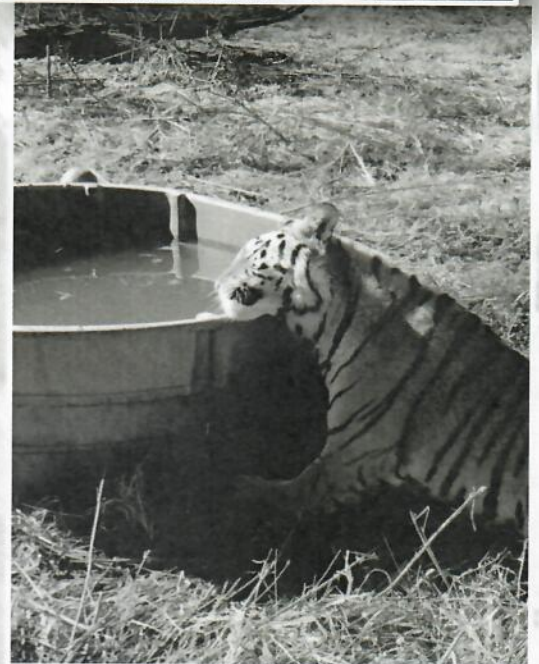

In Remembrance King, Jasmine, Lauren

With great sadness and feelings of loss we share with you the passing of King and his pride. In March Jasmine was overcome by an ocular melanoma. She showed no signs of illness until 3 days before her death. King and Lauren were deeply affected by her loss and 5 weeks later Lauren was to pass. King was alone for the first time in 17 years. He had a root canal to repair a broken canine in late September and never seemed to fully recover. His cause of death has yet to be determined.

As Life Goes On

Two young tiger sisters, Lilly and Jilly, came here August 4, 2017 from a closing road side zoo in northern Indiana (see newsletter November 2017). Only 4 years old the young

girls are full of energy and comfortable with their increased public exposure. They love to run, chasing each other around their new and more complex home.

Lilly and Jilly are the first tigers to live in this enclosure. Built in the early 90s for a group of lions, Kings pride became the second group of lions to live there.

Lilly and Jilly will be the first big cats visitors see.